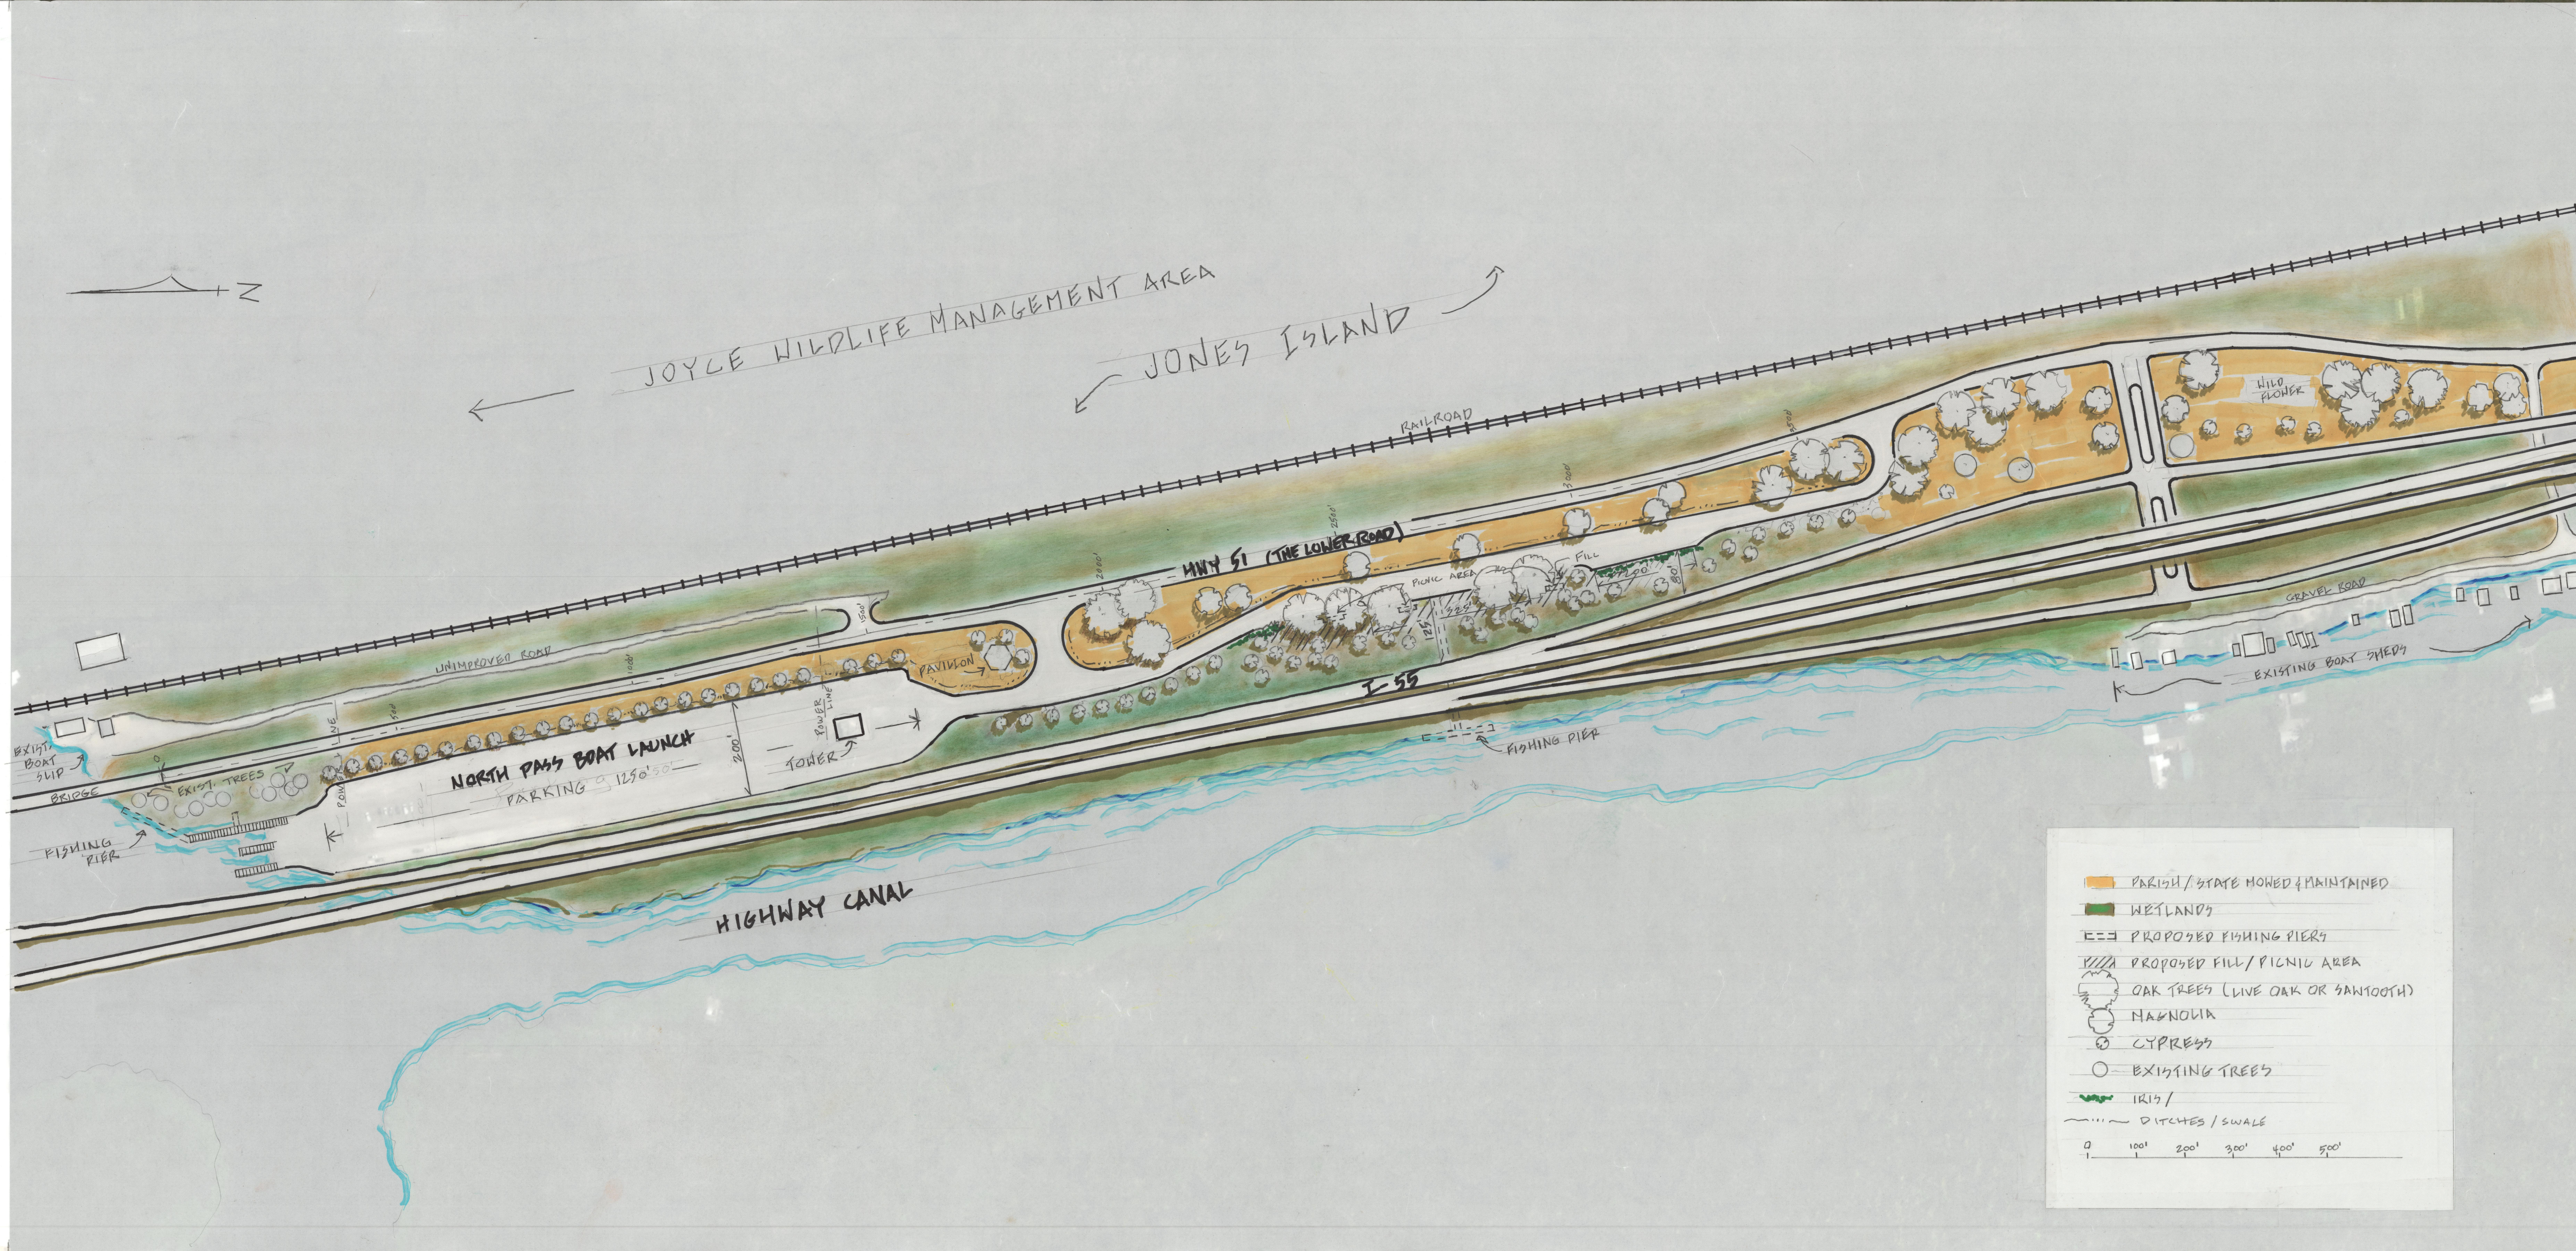

North Pass Boat Launch

LEGEND

- PAVED / STATE MAINTAINED
- WETLANDS
- PROPOSED FISHING PIERS
- PROPOSED FILL / PICNIC AREA
- OAK TREES (LIVE OAK OR SAWTOOTH)
- MAGNOLIA
- CYPRESS
- EXISTING TREES
- IRIS / SWALE
- DITCHES / SWALE

0 100' 200' 300' 400' 500'

0 375 750 1,500 Feet